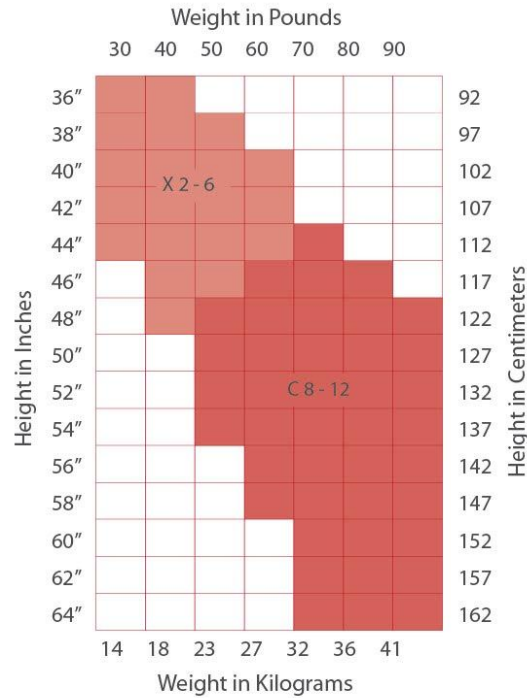

LEOTARD SIZING

How To Pick Your Sizes

To measure girth, place tape measure on center of right shoulder, run through crotch and back to right shoulder loosely (as shown in diagram). Remember, the girth is the most important measurement. When in doubt, let the girth measurement determine size.

This is a guide to help determine correct sizing. See product detail page for available sizes.

Child Sizing									
Child		XX-Sma ll XXSC (3)	X-Small XSC (4/5)	Small SC (6-6X)	Intermedi ate IC (7/8)	Medium MC (10/12)	Large LC (14)	X-Large XLC (16/18)	XX-Large XXLC (20)
Combo Sizing			XSC/SC			MC/LC			
Chest	in	20 - 22	22 - 24	24 - 26	26 - 28	28 - 31	31 - 33	33 - 36	36 - 40
	cm	51 - 56	56 - 61	61 - 66	66 - 71	71 - 79	79 - 84	84 - 91	91 - 102
Waist	in	19 - 22	22 - 23	23 - 24	24 - 25	25 - 27	27 - 29	29 - 32	32 - 35
	cm	48 - 56	56 - 58	58 - 61	61 - 64	64 - 69	69 - 74	74 - 81	81 - 89
Hips	in	20 - 23	23 - 25	25 - 27	27 - 29	29 - 32	32 - 36	36 - 39	39 - 41
	cm	51 - 58	58 - 67	67 - 69	69 - 74	74 - 81	81 - 91	91 - 99	99 - 104
Girth	in	32 - 36	36 - 40	40 - 44	44 - 47	47 - 51	51 - 55	55 - 60	57 - 62
	cm	81 - 91	91 - 102	102 - 112	112 - 119	119 - 130	130 - 140	140 - 145	145 - 157
Inseam	in	15 - 17	17 - 19	19 - 22	22 - 25	25 - 28	28 - 30	28 - 31	28 - 31

Suggested Fitting : Child: Order 2 sizes larger than street shoe.

Sizes : 7-3 Child; Medium (US Sizes)

Adult Sizing Capezio Transitional Women Tights - Mesh with Seam

Child Sizing Capezio Tights - Mesh with Seam

MALE SIZING CHARTS

MEN'S WHITE SHIRTS

Men's	Small	Medium	Large	X-Large
Chest	36"-38"	38"-40"	40"-42"	42"-44"
Waist	28"-30"	30"-32"	32"-34"	34"-36"

BOY'S WHITE SHIRTS

Boys Sizing	Small	Intermediate	Medium	Large	X-Large/Preteen
Size	5-6	7-8	9-10	11-12	14-16
Height	42"-47"	47"-51"	51"-55"	55"-59"	59"-64"
Chest	24"-25"	26"-27"	27"-29"	29"-31"	31"-34"
Waist	22"-23"	23"-24"	24"-25"	25"-26"	27"-28"
Seat	24"-25"	26"-27"	27"-29"	29"-31"	31"-34"