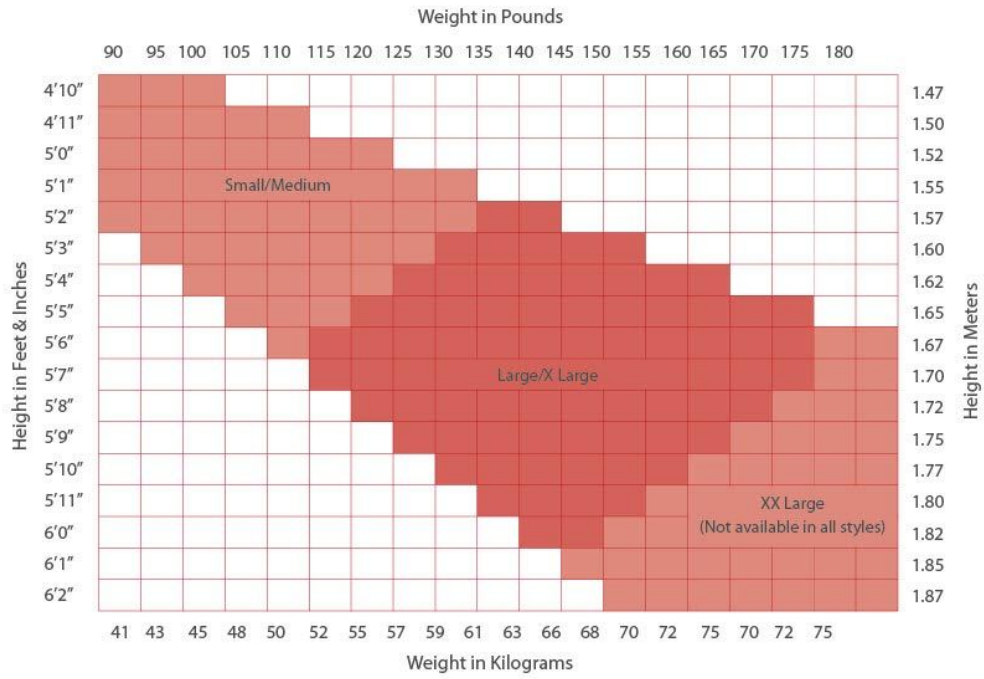

LEOTARD SIZING

How To Pick Your Sizes

To measure girth, place tape measure on center of right shoulder, run through crotch and back to right shoulder loosely (as shown in diagram). Remember, the girth is the most important measurement. When in doubt, let the girth measurement determine size.

This is a guide to help determine correct sizing. See product detail page for available sizes.

Child Sizing									
Child		XX-Sma ll XXSC (3)	X-Small XSC (4/5)	Small SC (6-6X)	Intermedi ate IC (7/8)	Medium MC (10/12)	Large LC (14)	X-Large XLC (16/18)	XX-Large XXLC (20)
Combo Sizing			XSC/SC			MC/LC			
Chest	in	20 - 22	22 - 24	24 - 26	26 - 28	28 - 31	31 - 33	33 - 36	36 - 40
	cm	51 - 56	56 - 61	61 - 66	66 - 71	71 - 79	79 - 84	84 - 91	91 - 102
Waist	in	19 - 22	22 - 23	23 - 24	24 - 25	25 - 27	27 - 29	29 - 32	32 - 35
	cm	48 - 56	56 - 58	58 - 61	61 - 64	64 - 69	69 - 74	74 - 81	81 - 89
Hips	in	20 - 23	23 - 25	25 - 27	27 - 29	29 - 32	32 - 36	36 - 39	39 - 41
	cm	51 - 58	58 - 67	67 - 69	69 - 74	74 - 81	81 - 91	91 - 99	99 - 104
Girth	in	32 - 36	36 - 40	40 - 44	44 - 47	47 - 51	51 - 55	55 - 60	57 - 62
	cm	81 - 91	91 - 102	102 - 112	112 - 119	119 - 130	130 - 140	140 - 145	145 - 157
Inseam	in	15 - 17	17 - 19	19 - 22	22 - 25	25 - 28	28 - 30	28 - 31	28 - 31

Suggested Fitting : Child: Order 2 sizes larger than street shoe.

Sizes : 7-3 Child; Medium (US Sizes)

Adult Sizing Capezio Transitional Women Tights - Mesh with Seam

Child Sizing Capezio Tights - Mesh with Seam

MALE SIZING CHARTS

MEN'S WHITE SHIRTS

Men's	Small	Medium	Large	X-Large
Chest	36"-38"	38"-40"	40"-42"	42"-44"
Waist	28"-30"	30"-32"	32"-34"	34"-36"

BOY'S WHITE SHIRTS

Boys Sizing	Small	Intermediate	Medium	Large	X-Large/Preteen
Size	5-6	7-8	9-10	11-12	14-16
Height	42"-47"	47"-51"	51"-55"	55"-59"	59"-64"
Chest	24"-25"	26"-27"	27"-29"	29"-31"	31"-34"
Waist	22"-23"	23"-24"	24"-25"	25"-26"	27"-28"
Seat	24"-25"	26"-27"	27"-29"	29"-31"	31"-34"