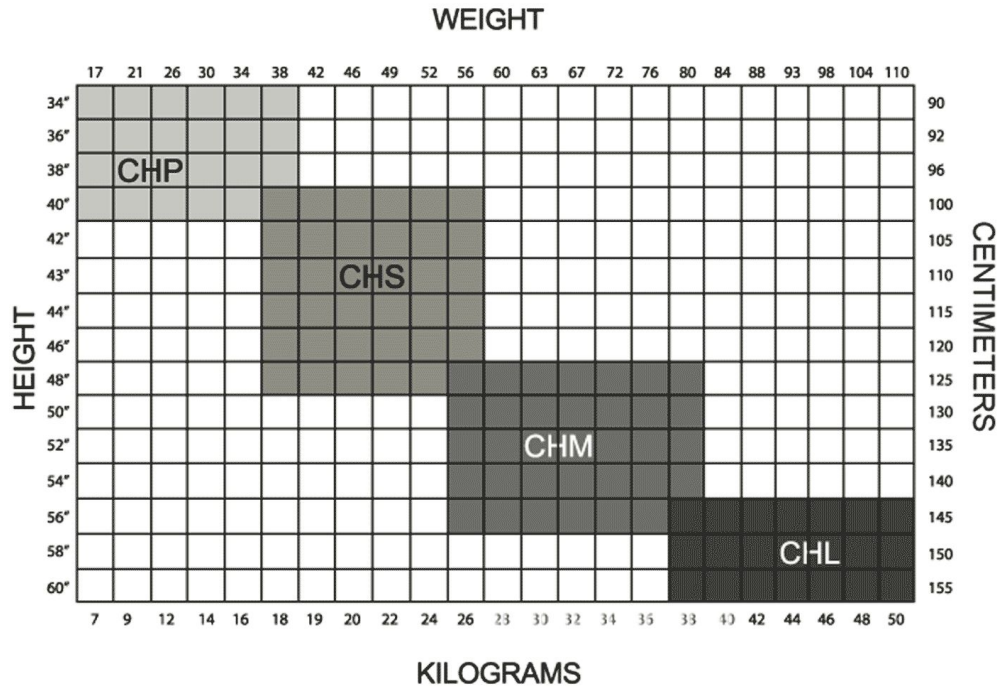

**CREATIVE MOVEMENT, BALLET/TAP, PRE-BALLET, BALLET 1 & 2:
Bloch Child Tights (Not Available in CHP)**

AGE: CHP 2-4 | CHS 4-6 | CHM 8-10 | CHL 12-14

CREATIVE MOVEMENT, BALLET/TAP, AND PRE-BALLET: BALLET & TAP SHOES

Suggested Fitting : Child: Order 2 sizes larger than street shoe.

Sizes : 7-3 Child; Medium (US Sizes)